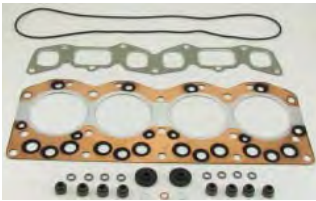

FILTERS

$11.71

$10.00

$25.75

$23.98

$41.41

$45.17

$23.69

$28.48

$36.09

$39.85

THERMO KING
FILTERS,

GASKET SETS

TB-37-30-148
HEAD GASKET SET ISUZU C201

$41.00