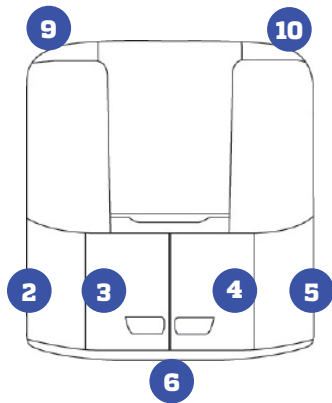

DOORS AND PANELS

REF #2
TB-37-98-6769

TOP CAP SBXXX
$257.00

PRECEDENT C-600 & S-600

Part Number	Description	Ref #	Price
TB-37-98-9123	PRECEDENT C600 / S600 PANEL, CURB SIDE	2	$266.00
TB-37-98-9121	PRECEDENT C600 / S600 CENTER DOOR, CURB SIDE	3	$250.00
TB-37-98-9120	PRECEDENT C600 / S600 CENTER DOOR, ROAD SIDE	4	$293.00
TB-37-98-9122	PRECEDENT C600 / S600 PANEL, ROAD SIDE	5	$273.00
TB-37-93-1224	PRECEDENT C600 / S600 BOTTOM PAN	6	$407.00
TB-37-98-8967	FASCIA TOP PRECEDENT C/S	9	$85.00
TB-37-98-8966	FASCIA TOP PRECEDENT R/S	10	$85.00

THERMO KING
DOORS AND PANELS

REF #2
TB-37-98-9123
PRECEDENT C600 / S600 PAN-
EL, CURB SIDE
$266.00

REF #3
TB-37-98-9121
PRECEDENT C600 / S600 CEN-
TER DOOR, CURB SIDE
$250.00

REF #4
TB-37-98-9120
PRECEDENT C600 / S600 CEN-
TER DOOR, ROAD SIDE
$293.00

REF #5
TB-37-98-9122
PRECEDENT C600 / S600 PAN-
EL, ROAD SIDE
$273.00

REF #6
TB-37-93-1224
PRECEDENT C600 / S600 BOT-
TOM PAN
$407.00

REF #9
TB-37-98-8967
FASCIA TOP PRECEDENT C/S
$85.00

REF #10
TB-37-98-8966
FASCIA TOP PRECEDENT R/S
$85.00