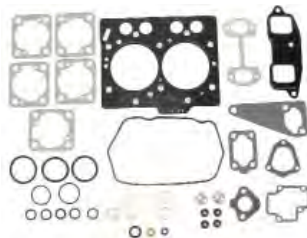

TB-37-30-235
GASKET SET YANMAR 374

\$114.00

TB-37-30-236
GASKET SET YANMAR 395

\$108.00

TB-37-30-237
GASKET SET YANMAR 249

\$105.00

TB-37-30-243
GASKET SET X426 AND X430

\$30.50